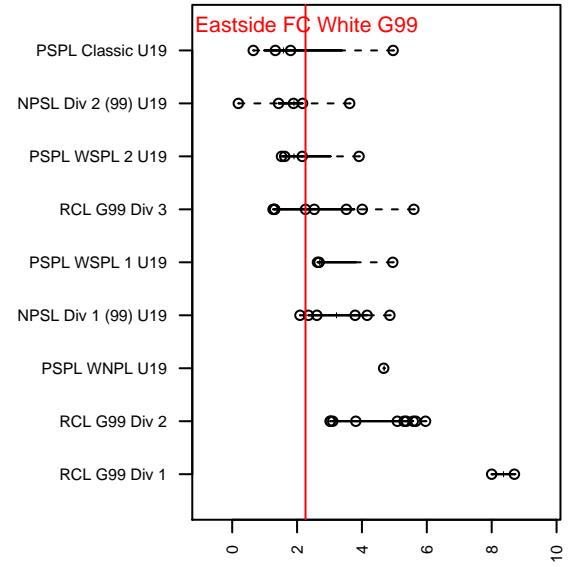

**attack and defense rating
relative to others at age
and all opponents in last 13 months**