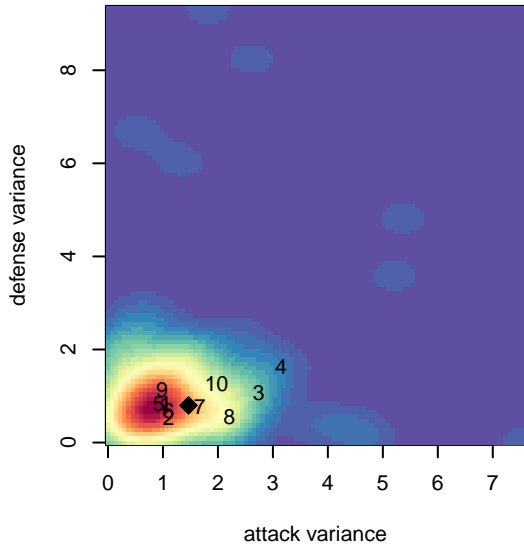

Eastside FC White G99

Eastside FC
 Preston, WA
 G99 total strength=1580
 attack=15.07 defense=14.82
 fall league = RCL G99 Div 3

alt names used:
 Eastside FC G99 White
 Eastside FC G99 White B
 Eastside FC G99-00 White
 EASTSIDE FC G99WHITE (WA)
 Eastside FC G99 White

Venues played:
 2017 Seattle Cup GU17-19 Gold
 2017 Sounders FC Cup GU18-19
 2017 Bend Premier Cup Mana Shim (U18/19) I
 2017 RCL G99 Div 3
 2017 PacNW Winter Classic 1999-2000 Show

**attack and defense variance (black dot)
relative to other teams
and top 10 in region**