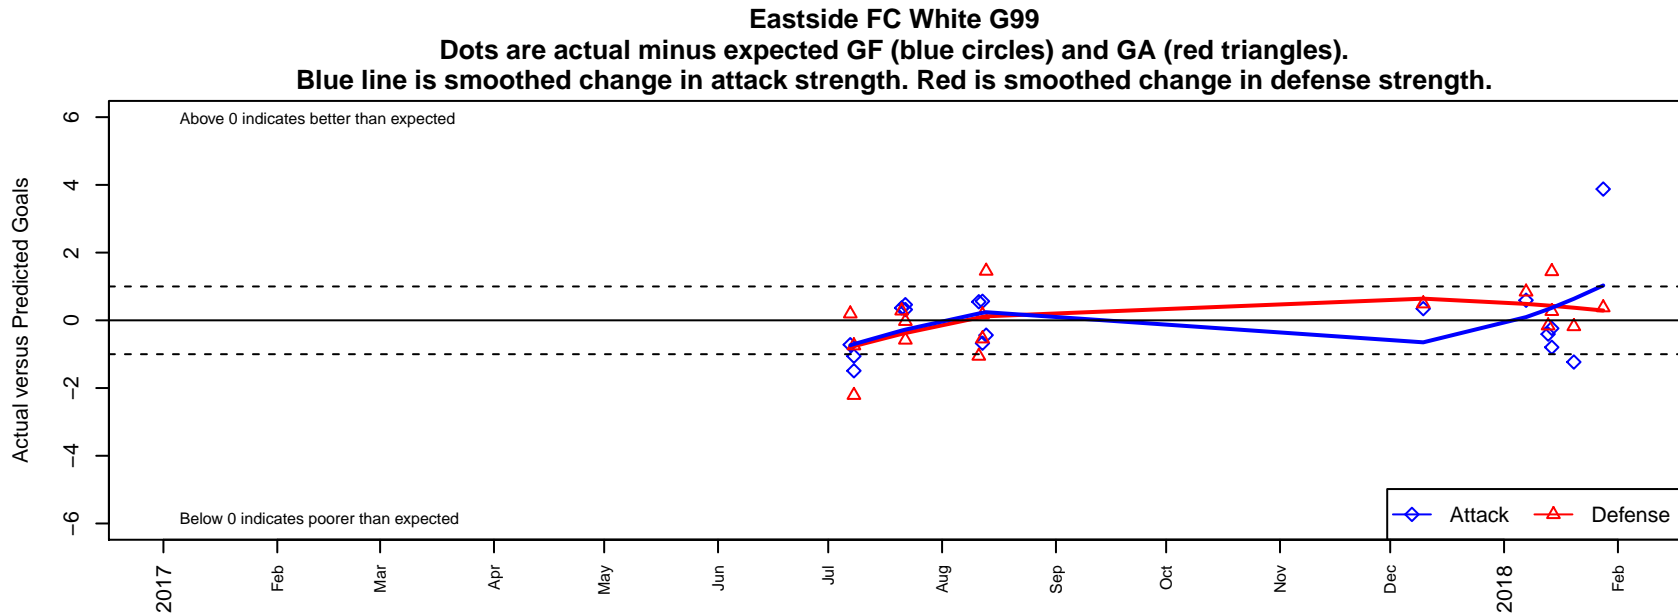

Eastside FC White G99

Eastside FC
 Preston, WA
 G99 total strength=1580
 attack=15.07 defense=14.82
 fall league = RCL G99 Div 3

alt names used:
 Eastside FC G99 White
 Eastside FC G99 White B
 Eastside FC G99-00 White
 EASTSIDE FC G99WHITE (WA)
 Eastside FC G99 White

Venues played:
 2017 Seattle Cup GU17-19 Gold
 2017 Sounders FC Cup GU18-19
 2017 Bend Premier Cup Mana Shim (U18/19) I
 2017 RCL G99 Div 3
 2017 PacNW Winter Classic 1999-2000 Show

**attack and defense variance (black dot)
relative to other teams
and top 10 in region**