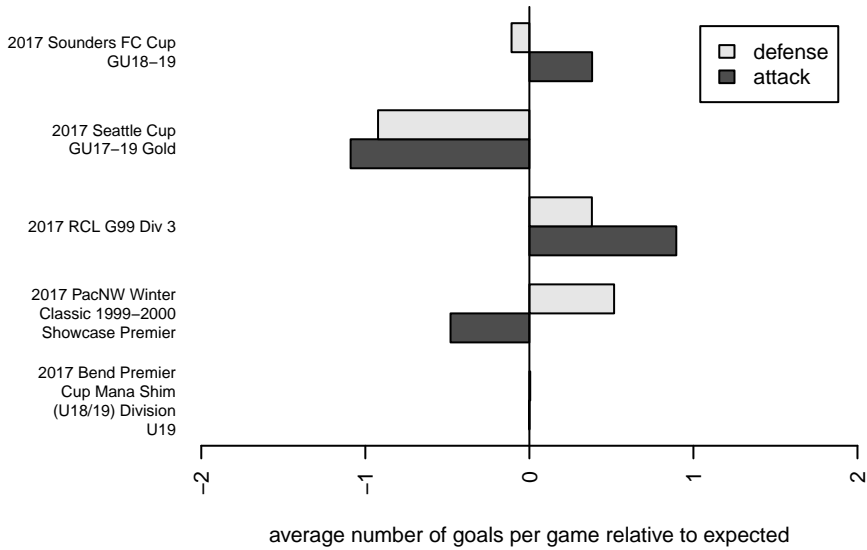

Performance relative to 13 month average