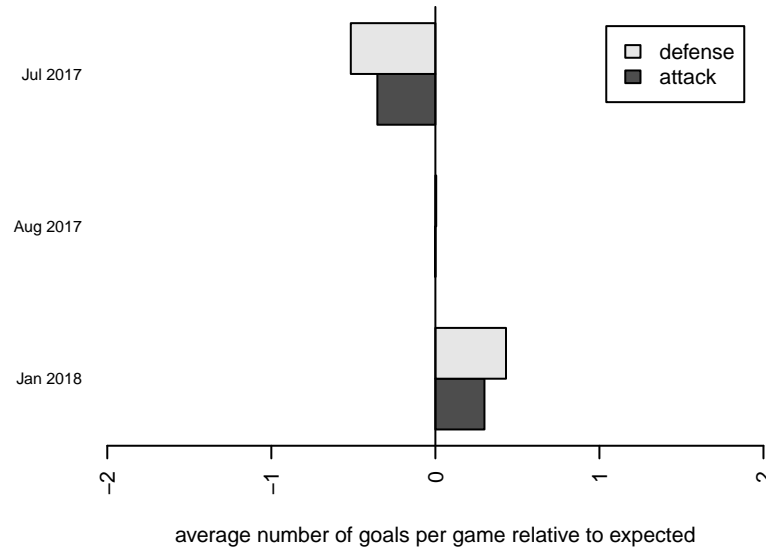

Performance relative to 13 month average