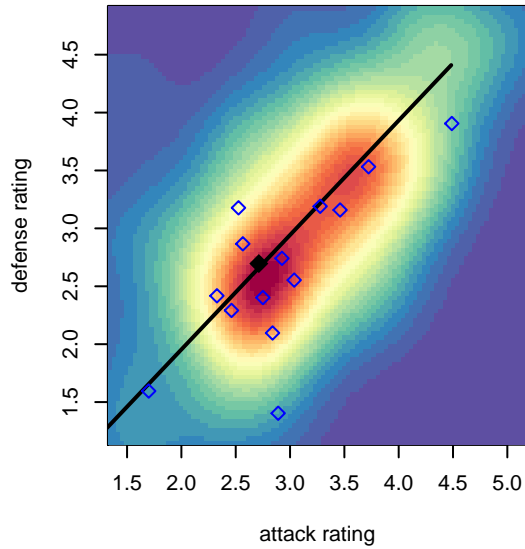

**attack and defense rating
relative to others at age
and all opponents in last 13 months**